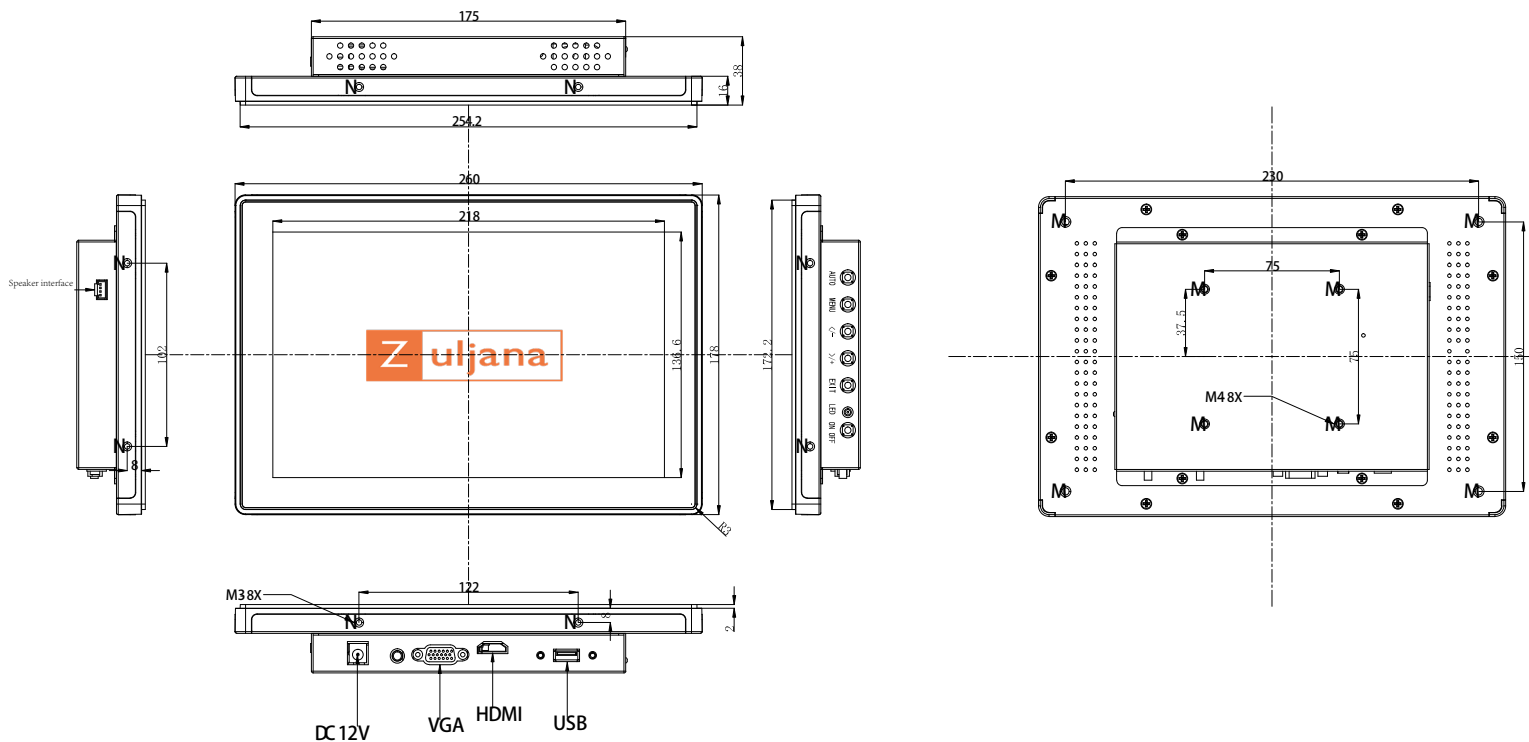

Dimensions

Contact US

Shenzhen BaoBao Industrial Co., Ltd

TEL: +86 0755 23775660

Email: sales@baobao-industries.com

Website: www.baobao-industries.com

Address: 2 / F, Building B, Xinzhongtai Science and Technology Park,
Guangming New District, Shenzhen